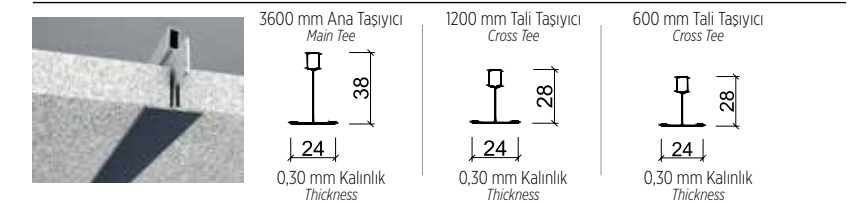

Deckofix Premium T24