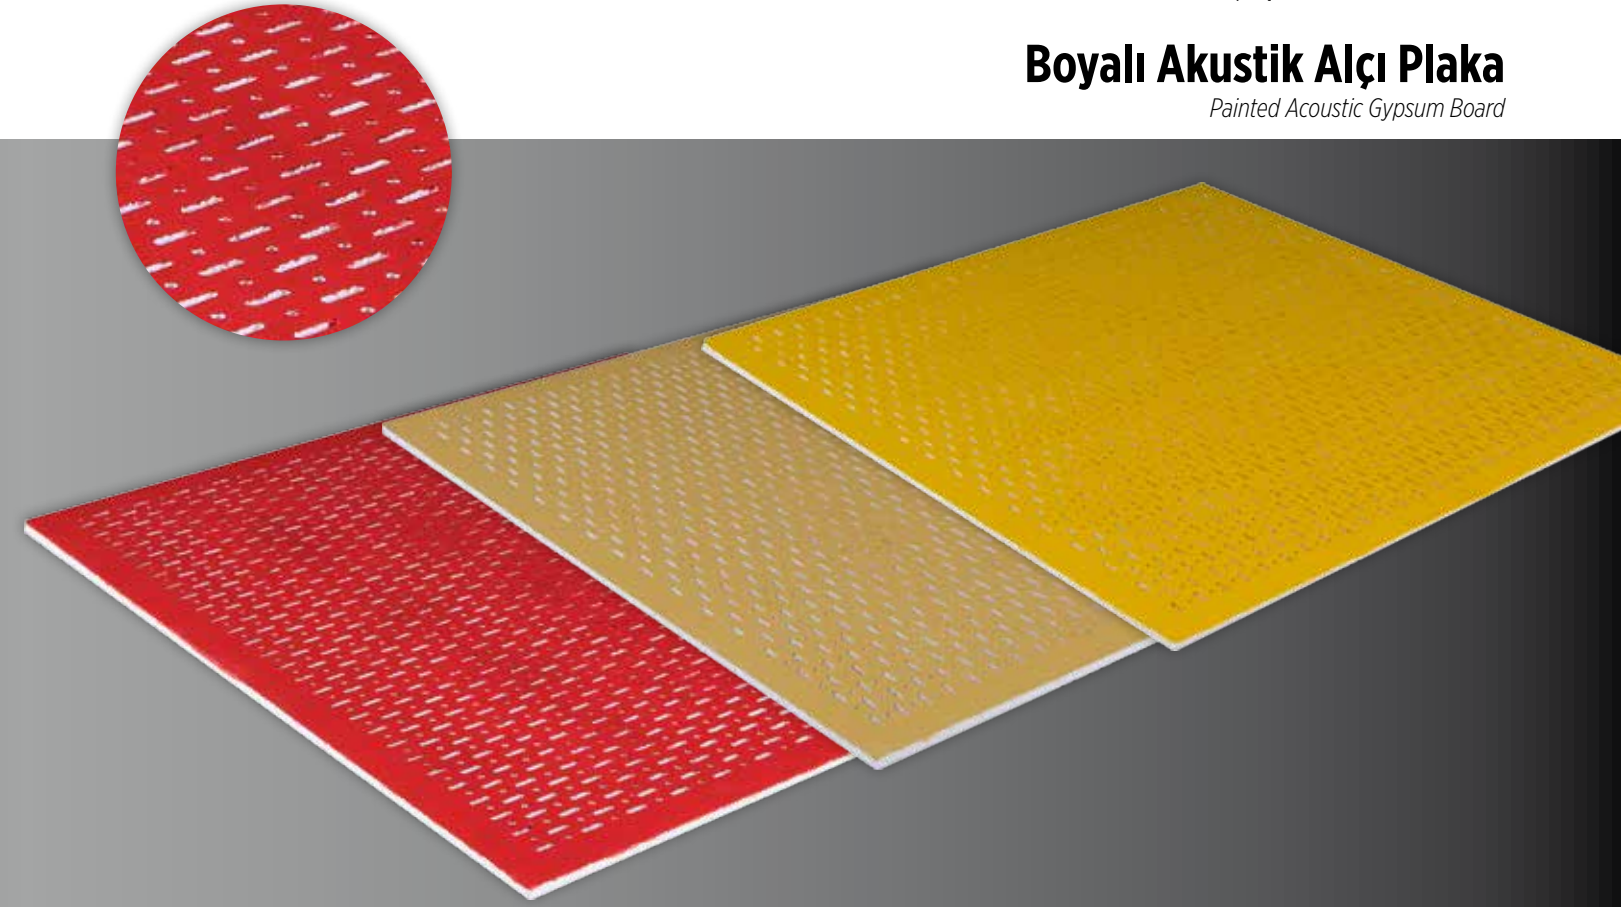

Boyalı Akustik Alçı Plaka

Painted Acoustic Gypsum Board